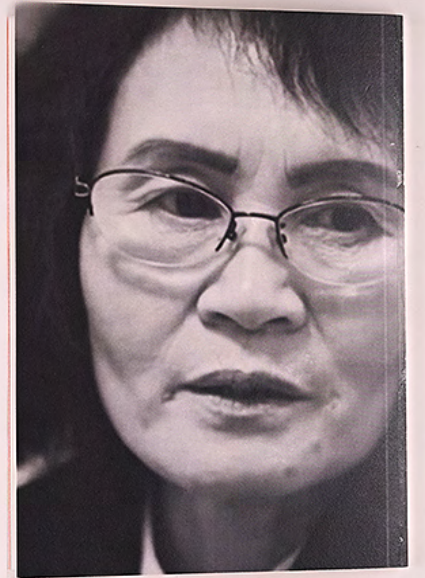

WANYAN  
HUIDE

HIGH  
QUALITY  
MAN

SMILE  
QUAKE

土味 TUVWEI INFLUENCER

土味 TUVWEI INFLUENCER

土味 TUVWEI INFLUENCER

土味 TUVWEI INFLUENCER

SEMI-  
SELF-AWARE  
PERFORMER

MANUFACTURED  
PERFORMER

SMILE  
QUAKE

Don't be  
replaceable

Be the only  
version