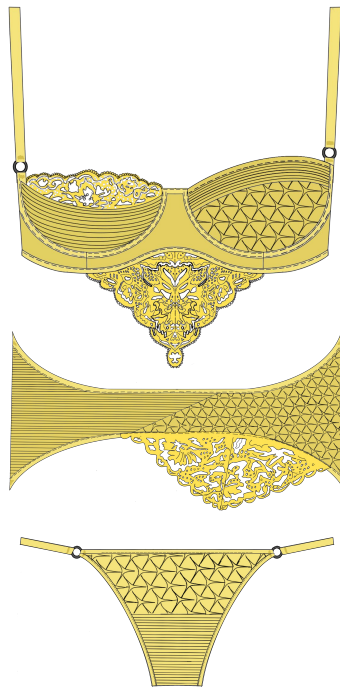

**CEREZA** *By* 

CHERRY MATILDA ROBERTS  
CEREZA AW26  
21023504  
FASHION CONTOUR BA HONS

PANTONE®  
11-4001 TCX  
Brilliant White

PANTONE®  
19-0303 TCX  
Jet Black

**PANTONE®**  
14-0837 TCX  
Misted Yellow

**PANTONE®**  
20-0075 TPM  
Space Cherry