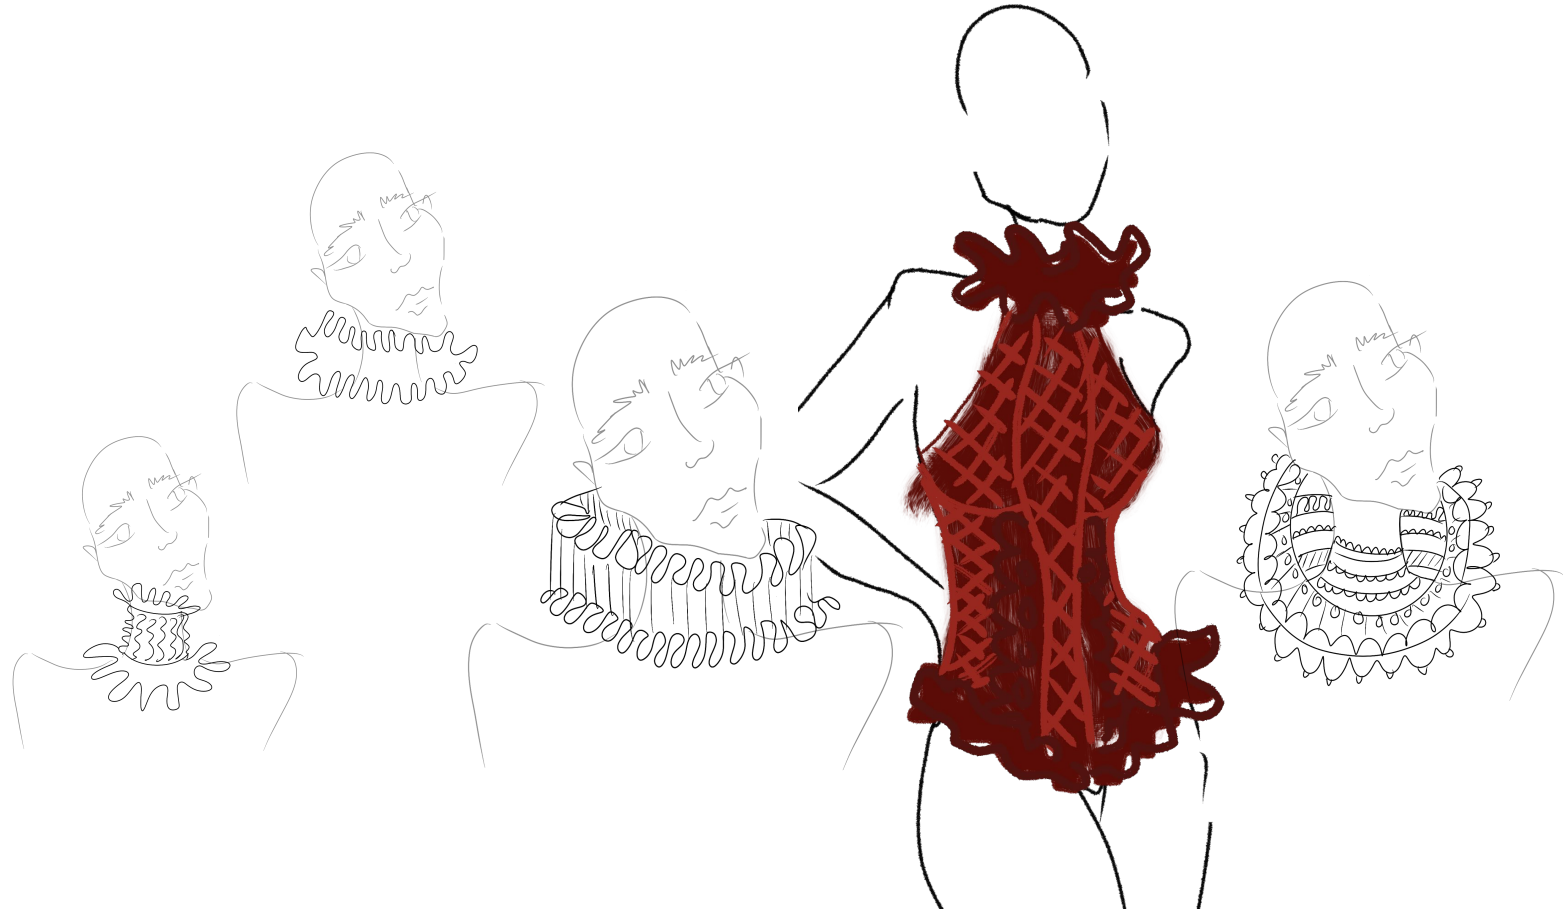

**CEREZA** *By* 

CHERRY MATILDA ROBERTS  
CEREZA AW26  
21023504  
FASHION CONTOUR BA HONS

PANTONE®  
11-4001 TCX  
Brilliant White

PANTONE®  
19-0303 TCX  
Jet Black

**PANTONE®**  
14-0837 TCX  
Misted Yellow

**PANTONE®**  
20-0075 TPM  
Space Cherry