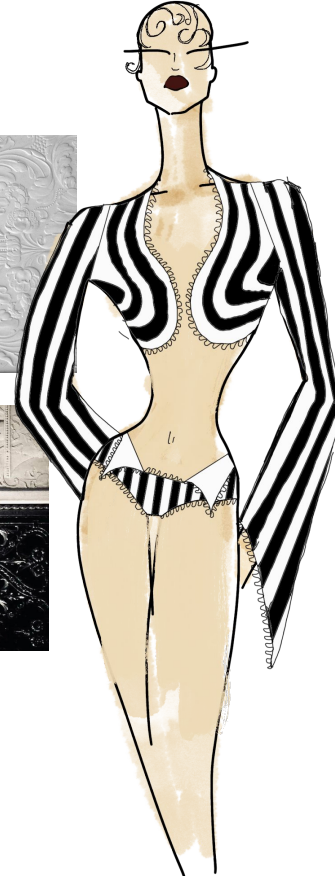

**CEREZA** *By* 

CHERRY MATILDA ROBERTS  
CEREZA AW26  
21023504  
FASHION CONTOUR BA HONS

PANTONE®  
11-4001 TCX  
Brilliant White

PANTONE®  
19-0303 TCX  
Jet Black

**PANTONE®**  
14-0837 TCX  
Misted Yellow

**PANTONE®**  
20-0075 TPM  
Space Cherry