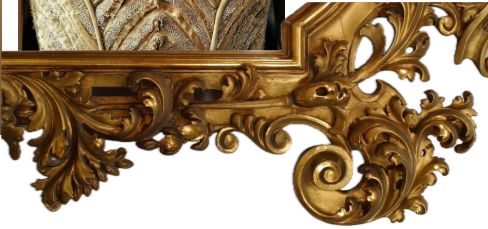

**CEREZA** *By* 

CHERRY MATILDA ROBERTS  
CEREZA AW26  
21023504  
FASHION CONTOUR BA HONS

PANTONE®  
11-4001 TCX  
Brilliant White

PANTONE®  
19-0303 TCX  
Jet Black

**PANTONE®**  
14-0837 TCX  
Misted Yellow

**PANTONE®**  
20-0075 TPM  
Space Cherry