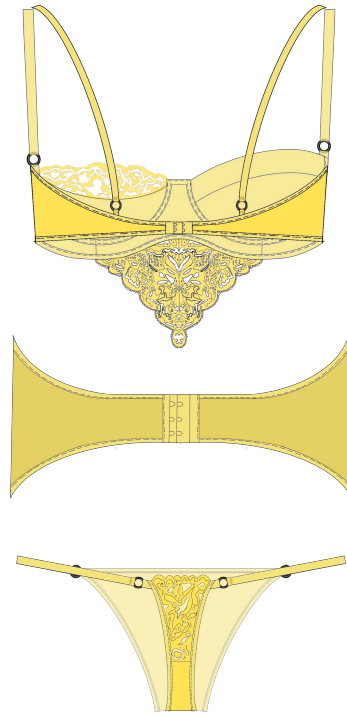

**CEREZA** *By* 

CHERRY MATILDA ROBERTS  
CEREZA AW26  
21023504  
FASHION CONTOUR BA HONS

PANTONE®  
11-4001 TCX  
Brilliant White

PANTONE®  
19-0303 TCX  
Jet Black

**PANTONE®**  
14-0837 TCX  
Misted Yellow

**PANTONE®**  
20-0075 TPM  
Space Cherry