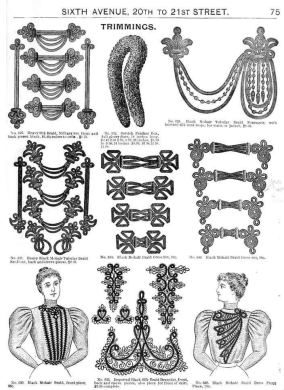

**CEREZA** *By* 

CHERRY MATILDA ROBERTS  
CEREZA AW26  
21023504  
FASHION CONTOUR BA HONS

PANTONE®  
11-4001 TCX  
Brilliant White

PANTONE®  
19-0303 TCX  
Jet Black

**PANTONE®**  
14-0837 TCX  
Misted Yellow

**PANTONE®**  
20-0075 TPM  
Space Cherry