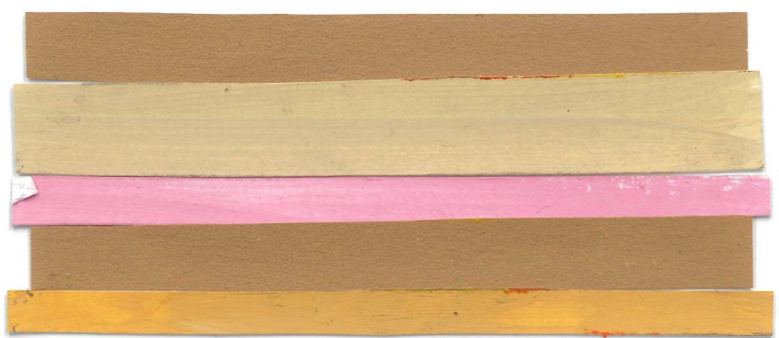

Interconnectedness

post box red / banana yellow / adged  
gold / deep brown / milky brown  
light / pink / grey blue / coffee brown  
warm toned

cream / taupe / orangy  
gold 2x repeat stripe ↑  
combination

Brown milky + taupe / stone brown  
+ pink + taupe + aged ↑  
gold

deep red / banner /  
orangy brown ↓