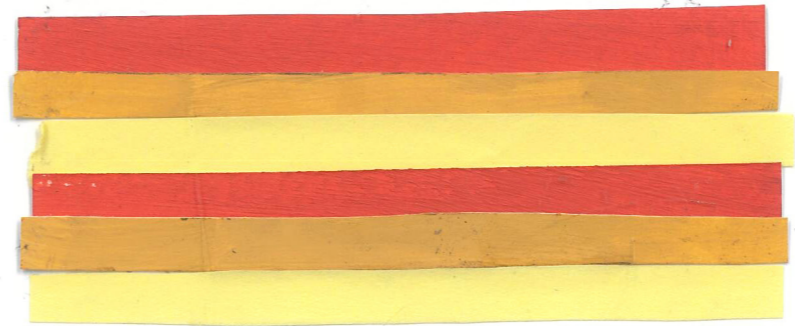

Interconnectedness

post box red / banana yellow / adged  
gold / deep brown / milky brown  
light / pink / grey blue / coffee brown  
warm toned

cream / taupe / orangy  
gold 2x repeat stripe ↑  
combination

Brown milky + taupe / stone brown  
+ pink + taupe + aged ↑  
gold

deep red / banner /  
orangy brown ↓