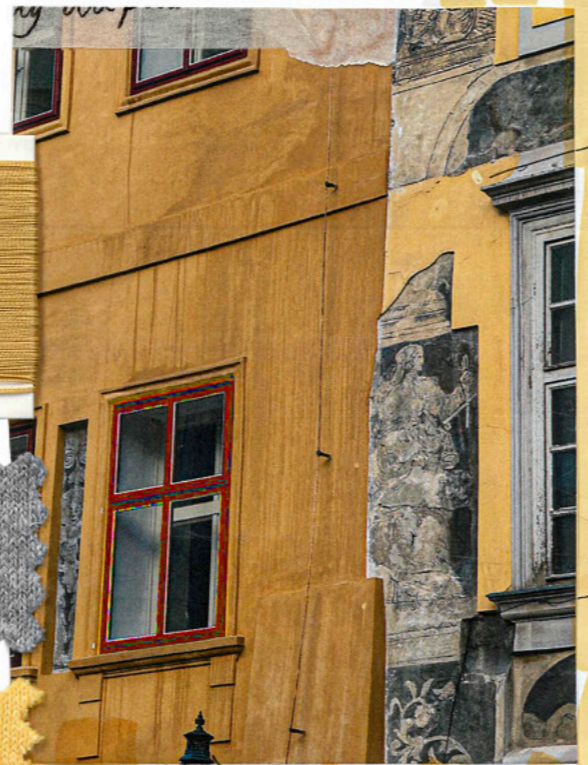

Interconnectedness

post box red / banana yellow / adged  
gold / deep brown / milky brown  
light / pink / grey blue / coffee brown  
warm toned

cream / taupe / orangy  
gold 2x repeat stripe ↑  
combination

Brown milky + taupe / stone brown  
+ pink + taupe + aged ↑  
gold

deep red / banner /  
orangy brown ↓