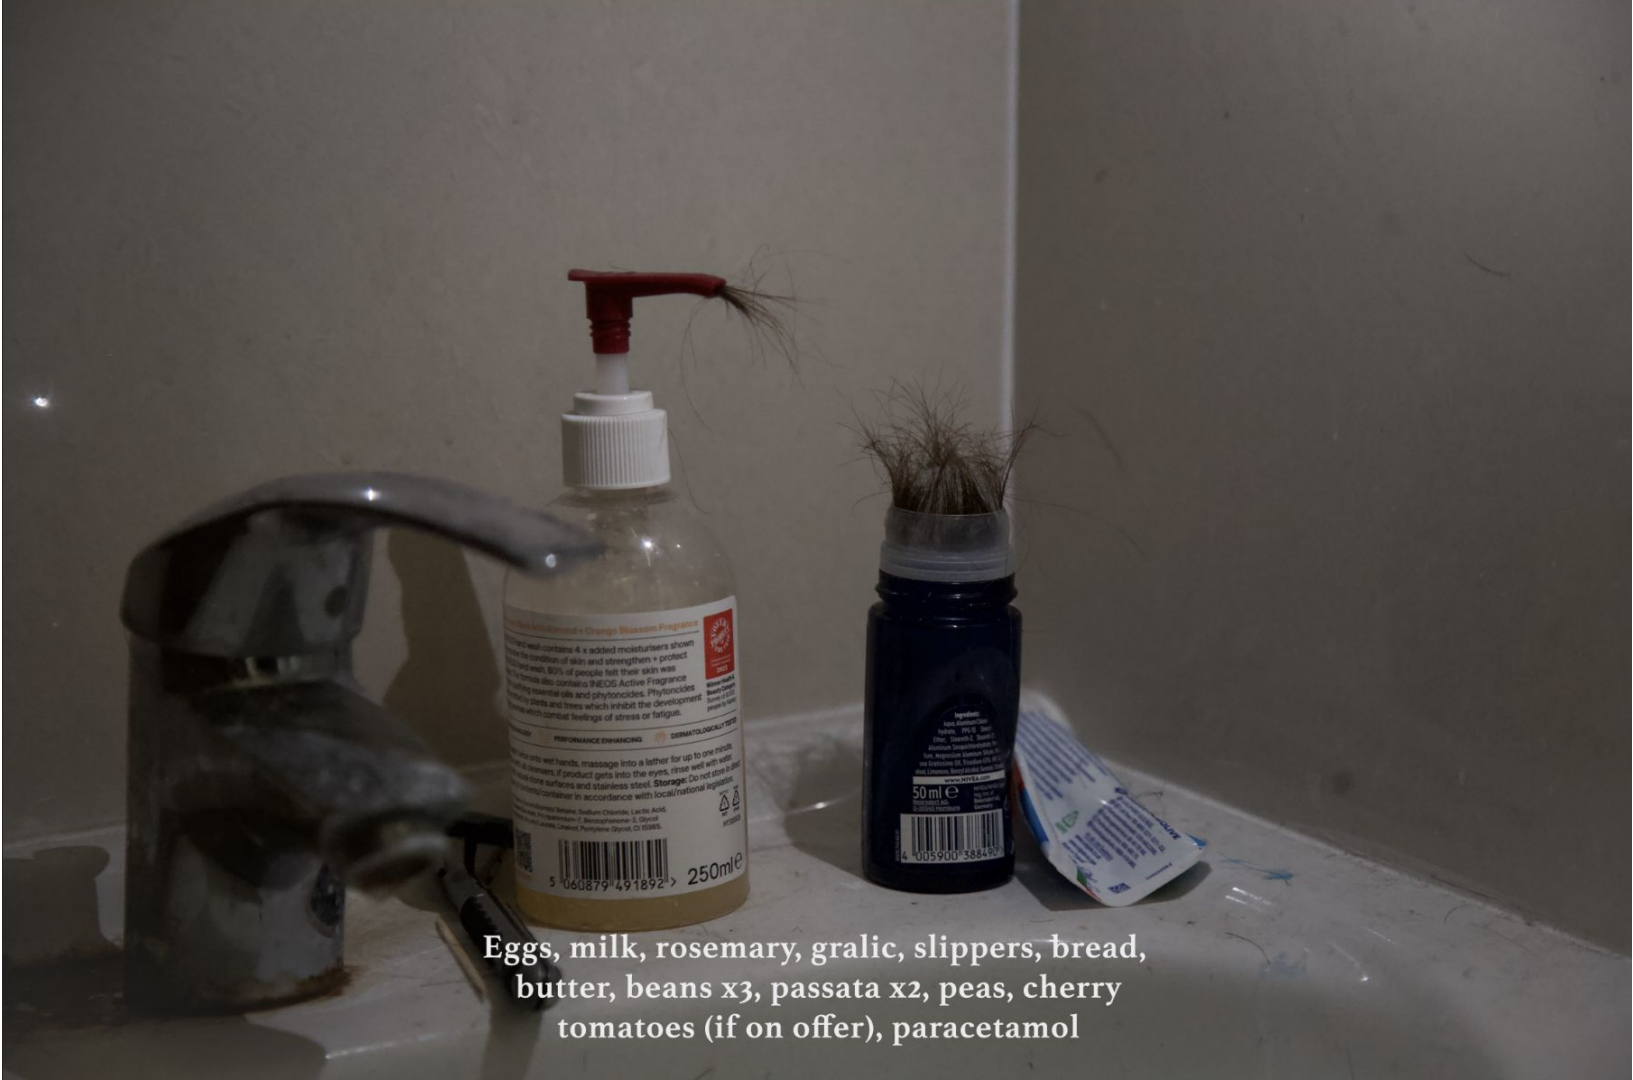

Eggs, milk, rosemary, garlic, slippers, bread,
butter, beans x3, passata x2, peas, cherry
tomatoes (if on offer), paracetamol