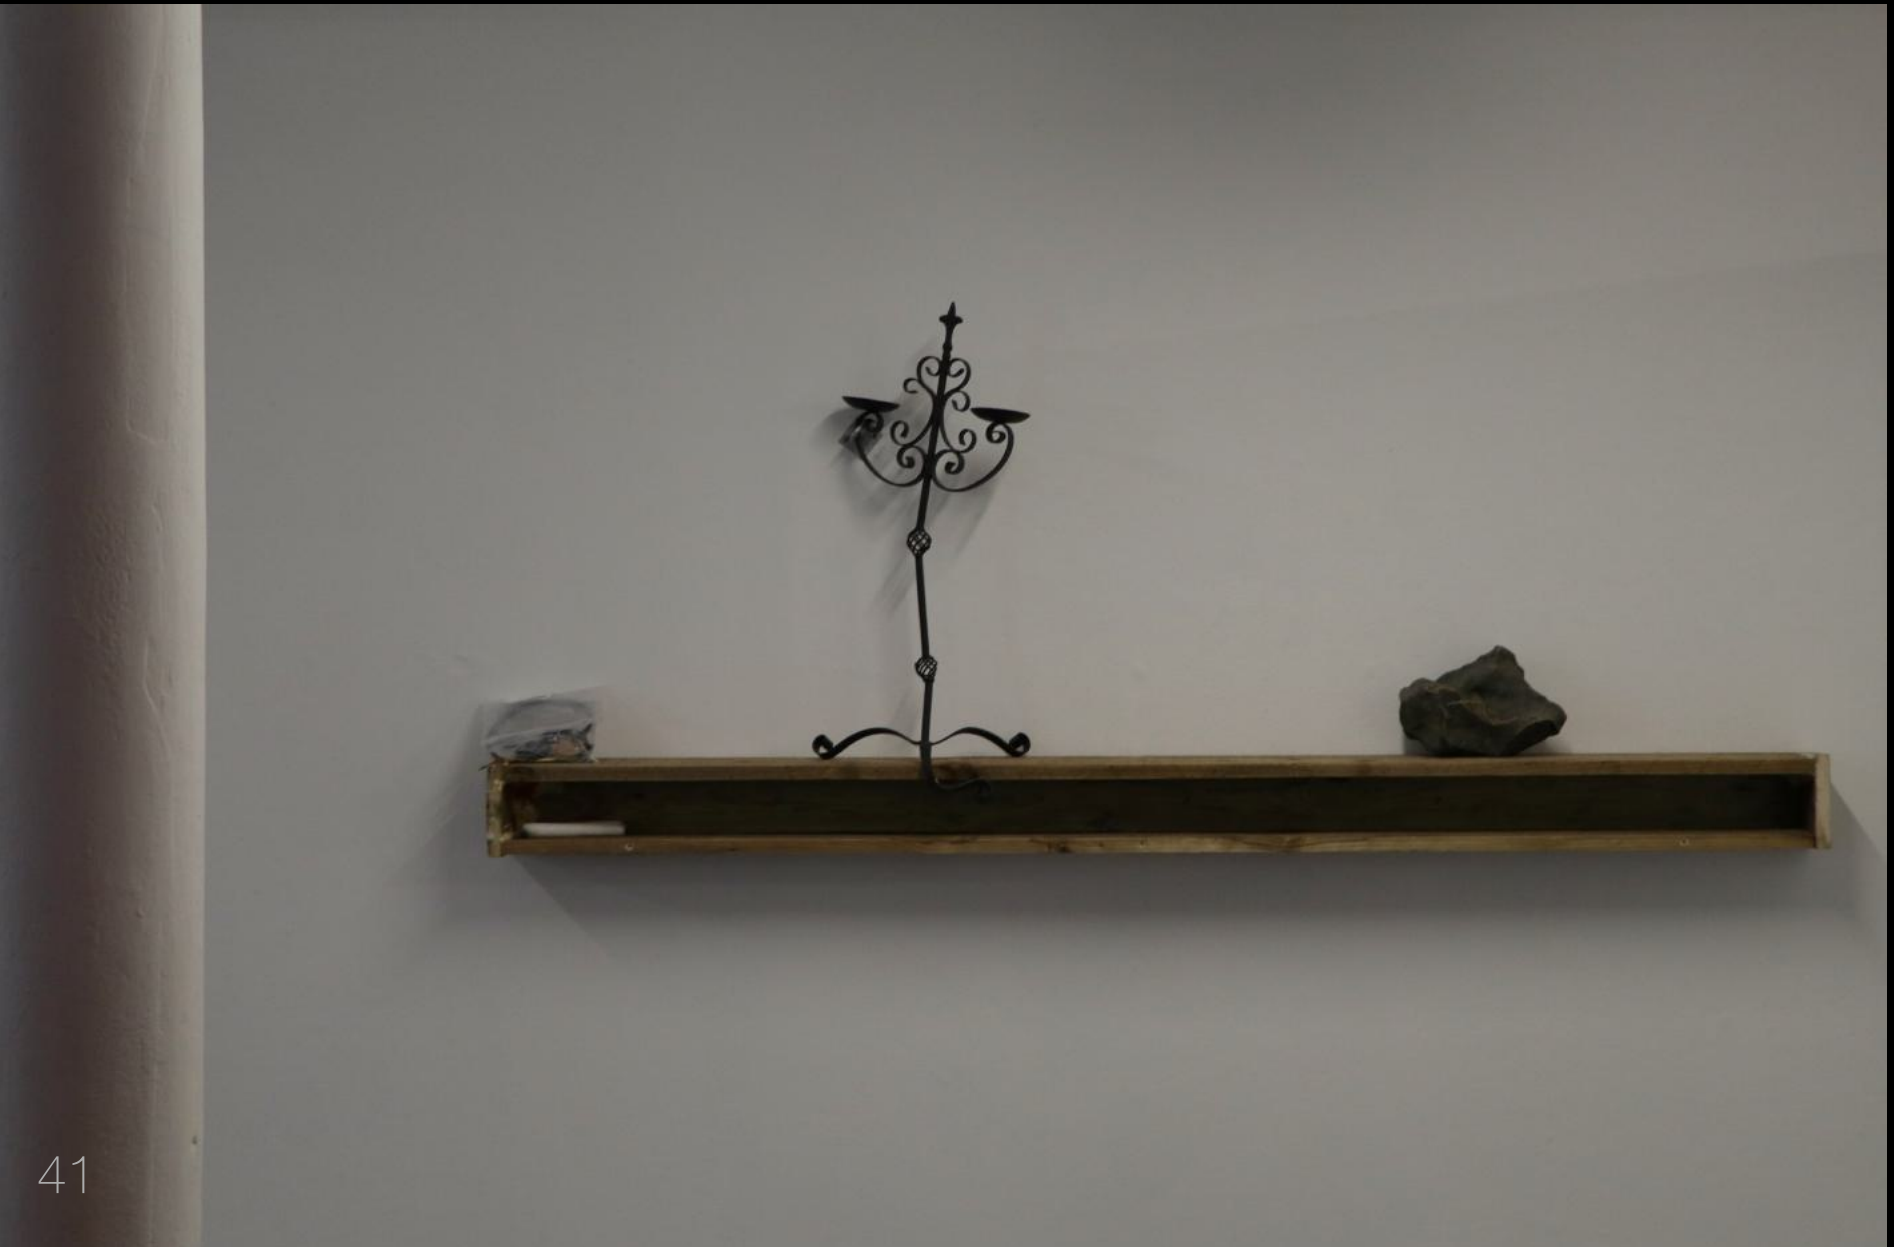

39 41

40 42

#39-42 Photographs of artwork CCC_05

Date:06/2024 | Size: 180*80*200cm | Materials: 3D printing, metal, wood, wigs, wires, steel cables