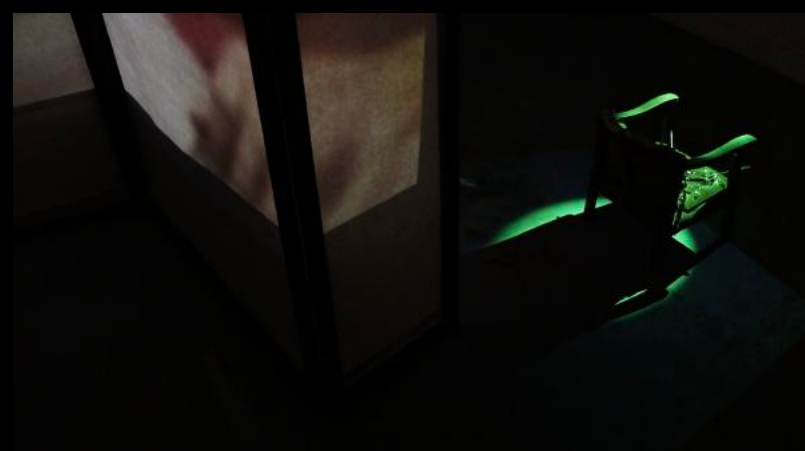

19

20

21

22

23

24

25

26

27

28

29

30

31

32

33

34

35

36

37

38