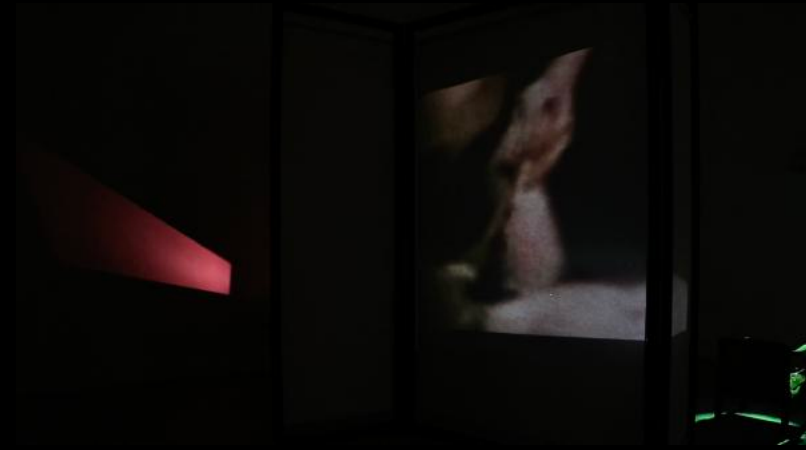

19

20

21

22

23

24

25

26

27

28

29

30

31

32

33

34

35

36

37

38