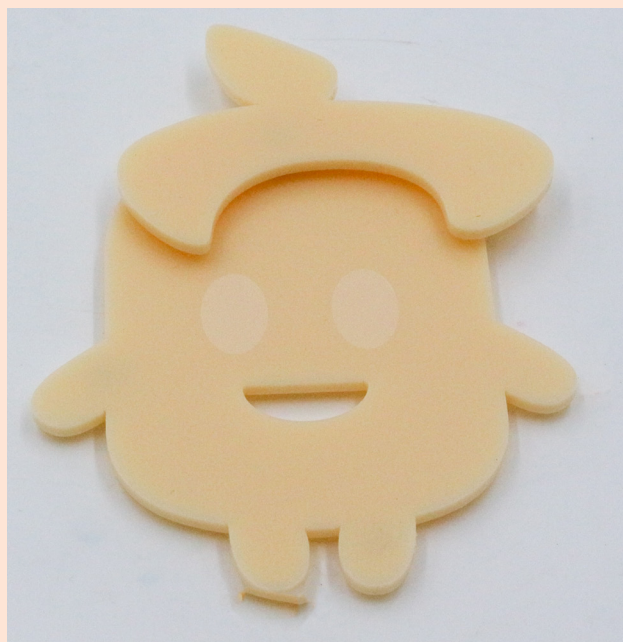

**Welcome your own
SuianFriend
today**

I created the avatar and its two different parts-
suisui and anan- using the laser cutter and acrylic to
demonstrate how it might be modified and converted
into something that assist CIS in a number of ways. I used
magnet to achieve it.

anan mood

suisui mood

Making and testing