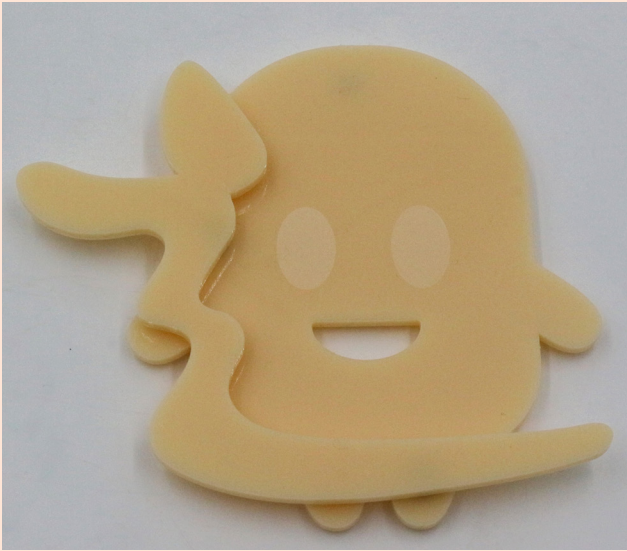

**Welcome your own
SuianFriend
today**

I created the avatar and its two different parts-
suisui and anan- using the laser cutter and acrylic to
demonstrate how it might be modified and converted
into something that assist CIS in a number of ways. I used
magnet to achieve it.

anan mood

suisui mood

Making and testing