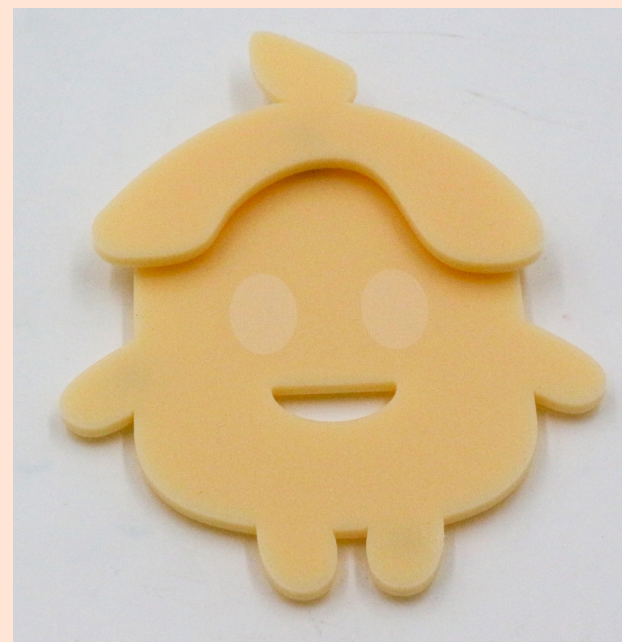

**Welcome your own
SuianFriend
today**

I created the avatar and its two different parts-
suisui and anan- using the laser cutter and acrylic to
demonstrate how it might be modified and converted
into something that assist CIS in a number of ways. I used
magnet to achieve it.

anan mood

suisui mood

Making and testing