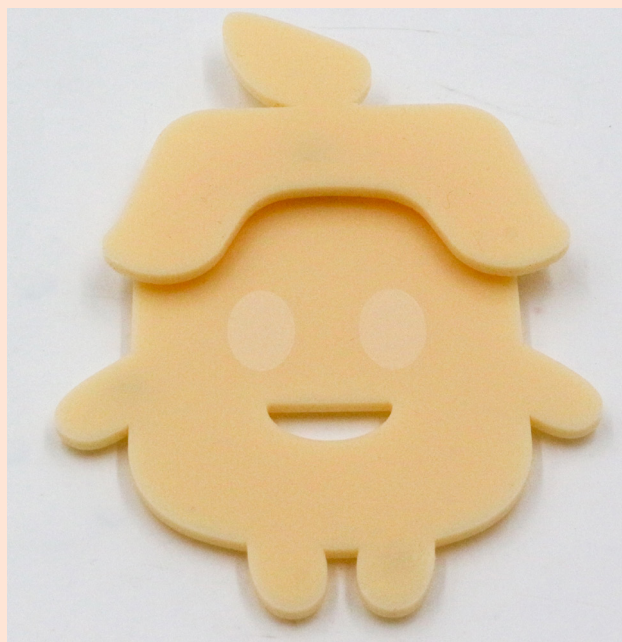

**Welcome your own
SuianFriend
today**

I created the avatar and its two different parts-
suisui and anan- using the laser cutter and acrylic to
demonstrate how it might be modified and converted
into something that assist CIS in a number of ways. I used
magnet to achieve it.

anan mood

suisui mood

Making and testing