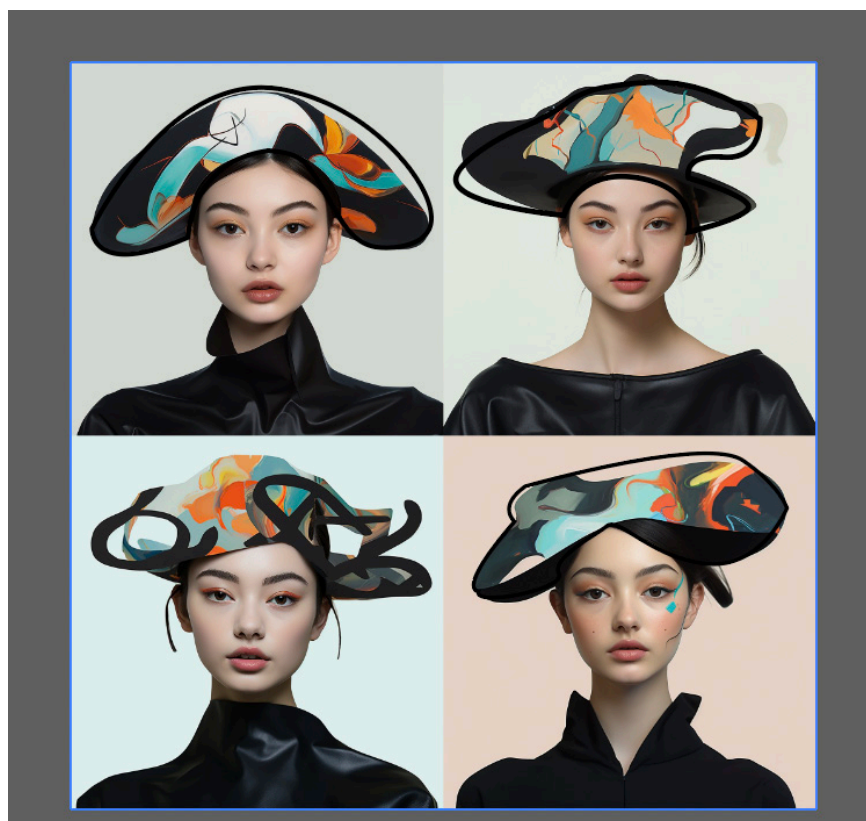

Your 1MF

DD.
导航
walk in front of me
← 8 h
支付功能
forest scene.

Soft cute tem... ③

Color: ~~white~~ both ok

Selection of my digital process

Making the dot for the hat